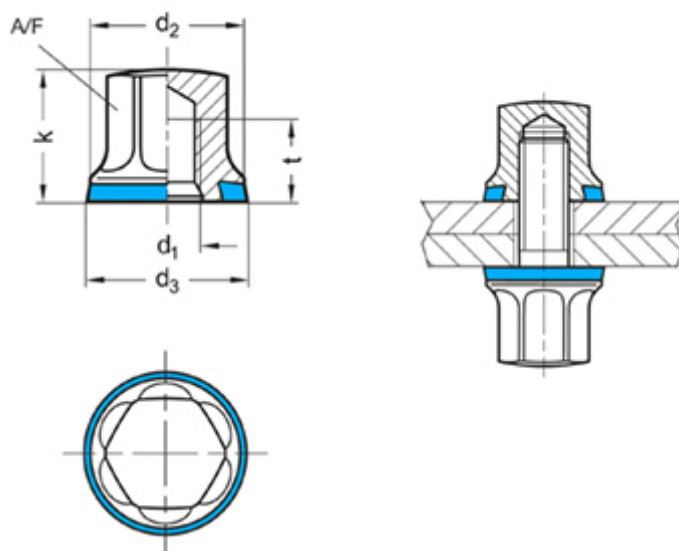

Article number: 201580M5PLE

Description: E+G Nut GN 1580-M5-PL-E
Hygienic design EPDM

Measures

A/F	= 8
d1	= M5
d2	= 12
d3	= 12.8
k	= 10
t min	= 6
Weight in (g)	= 4